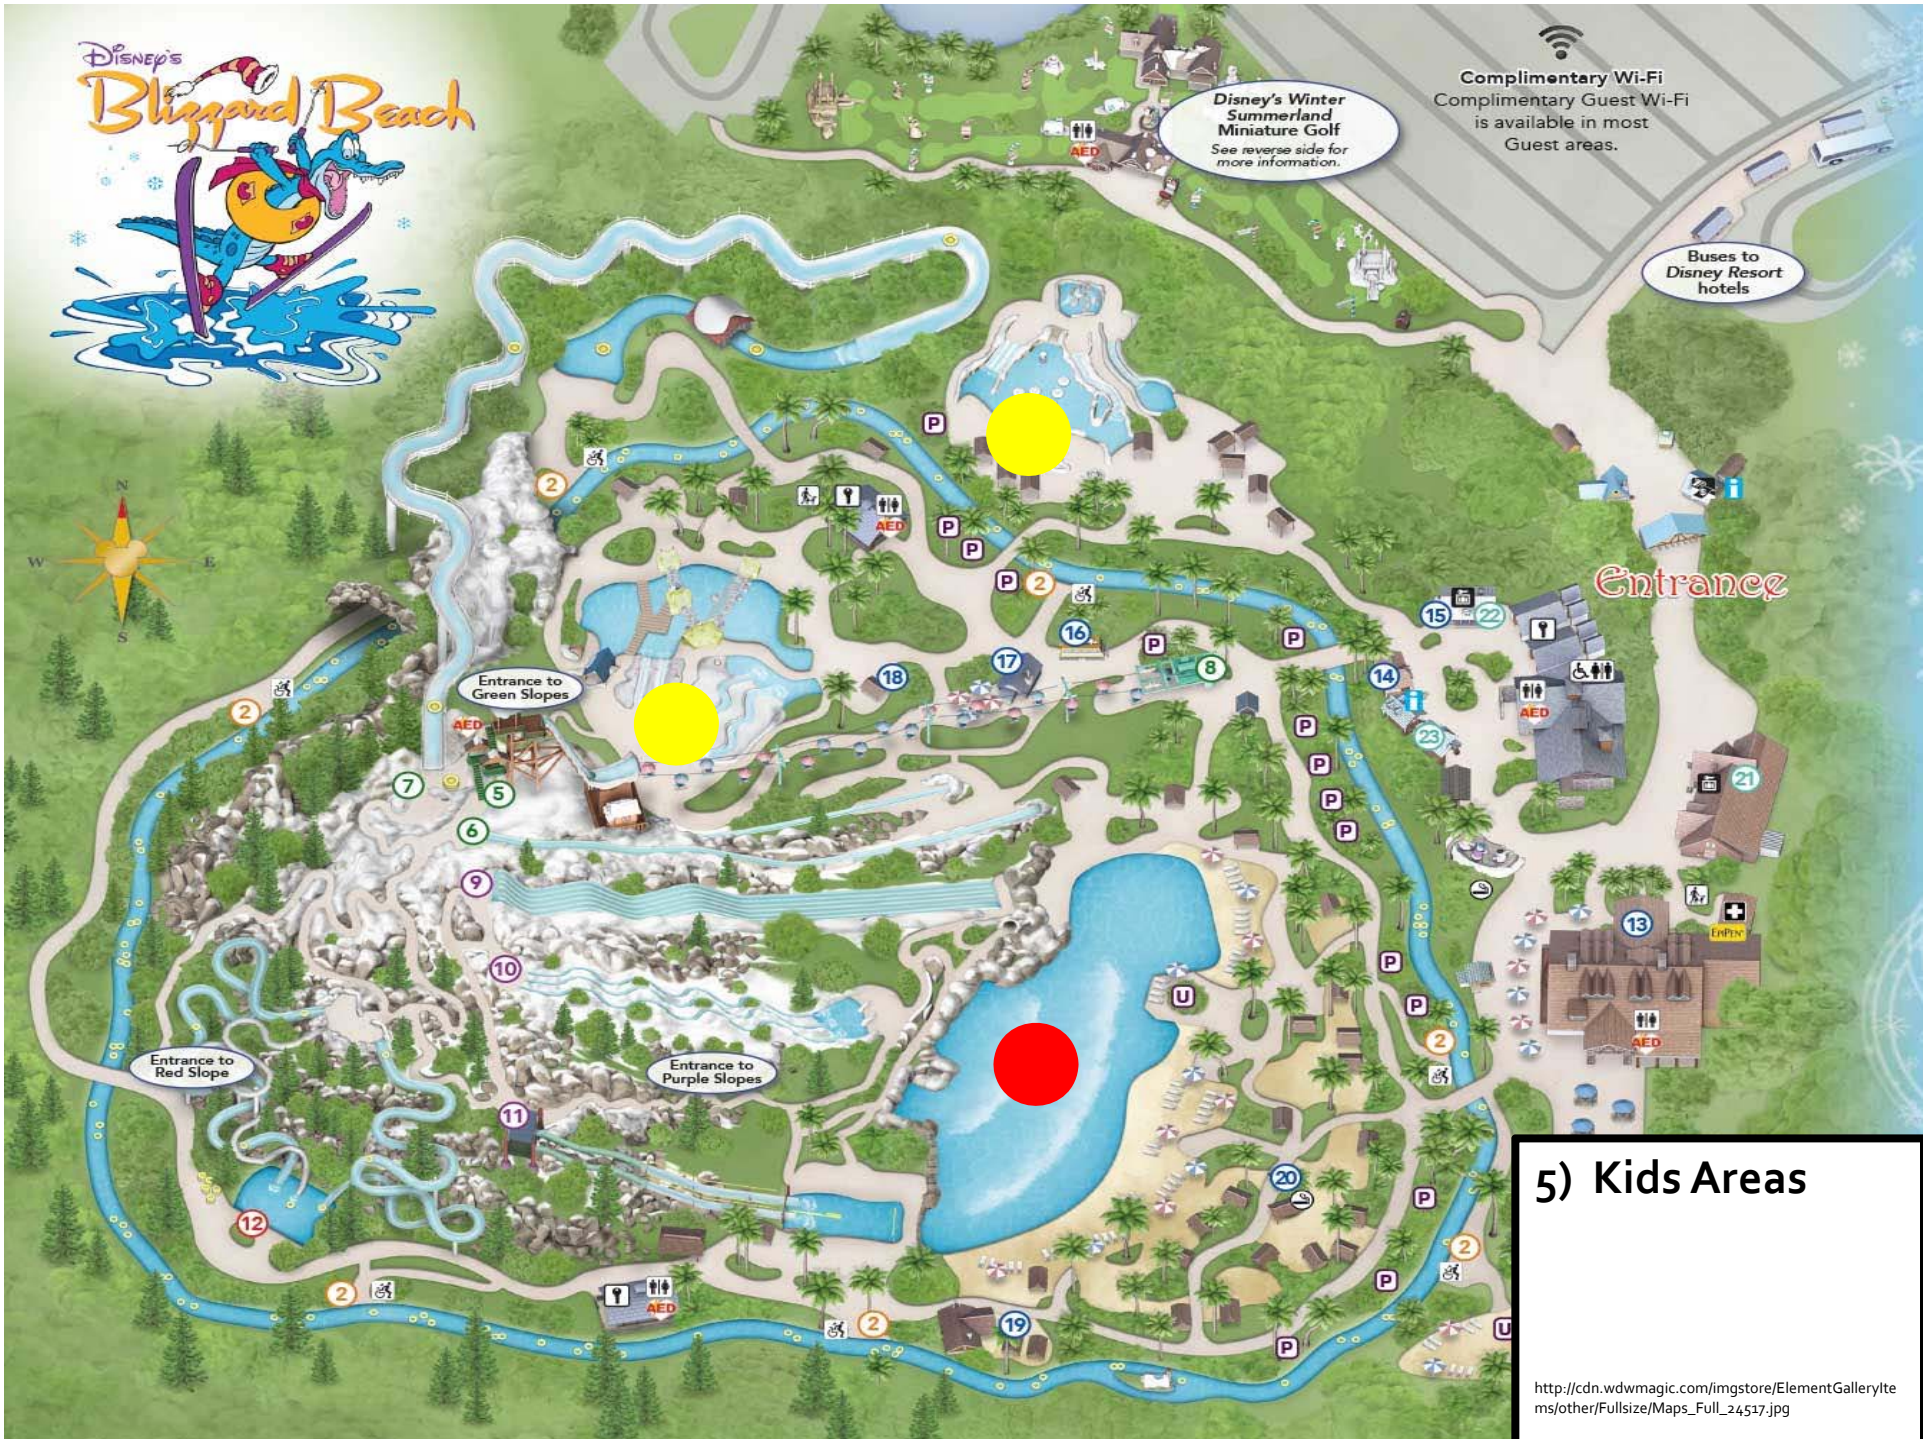

5) Kids Areas

<http://cdn.wdwmagic.com/imgstore/ElementGallery/tems/other/Fullsize/Maps_Full_24517.jpg>